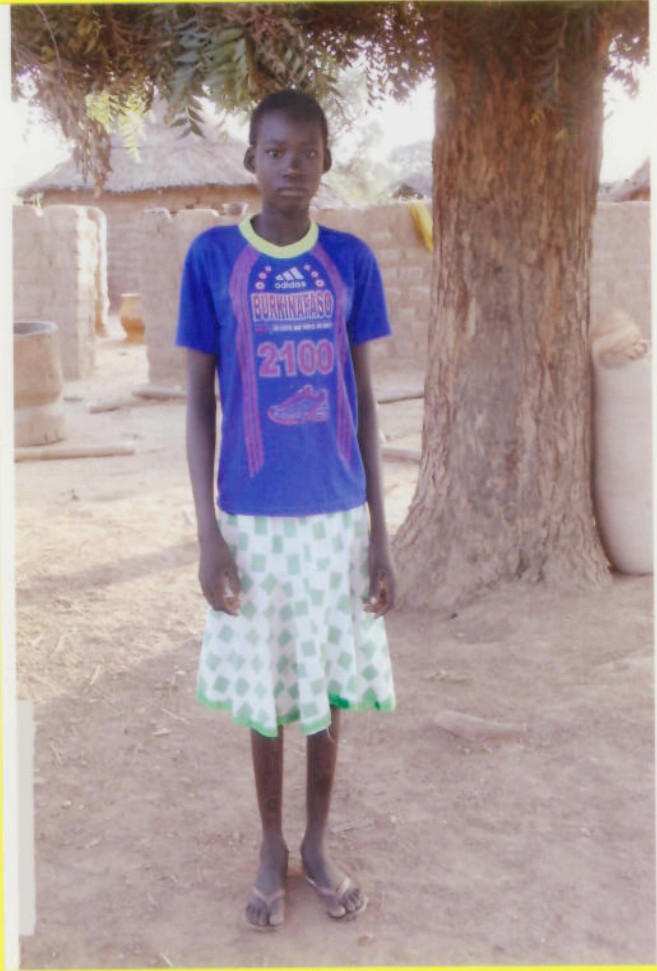

# BEBE

Bebe is from Burkina Faso in Africa. She was born on January 1, 1996. She lives with her grandparents and other family members. Bebe is considered too old to go to school. She spends her days helping her grandmother with the household chores.

Bebe with her grandmother, Mariam, in their yard.